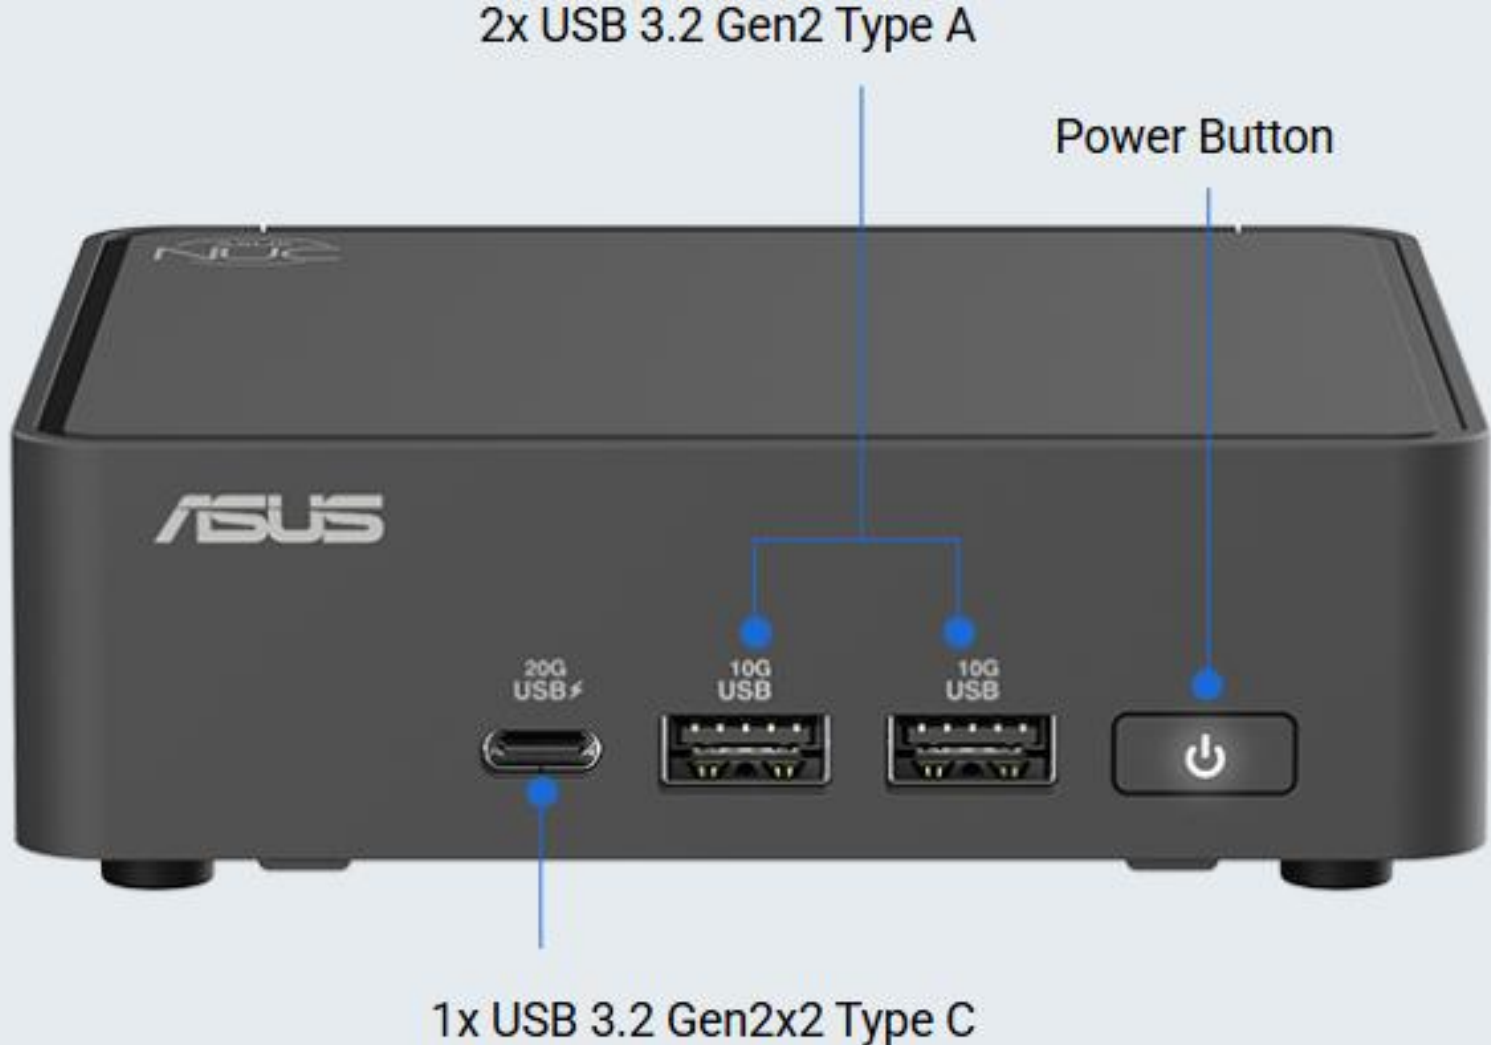

NUC 15 Pro: Versatile connectivity

Front View