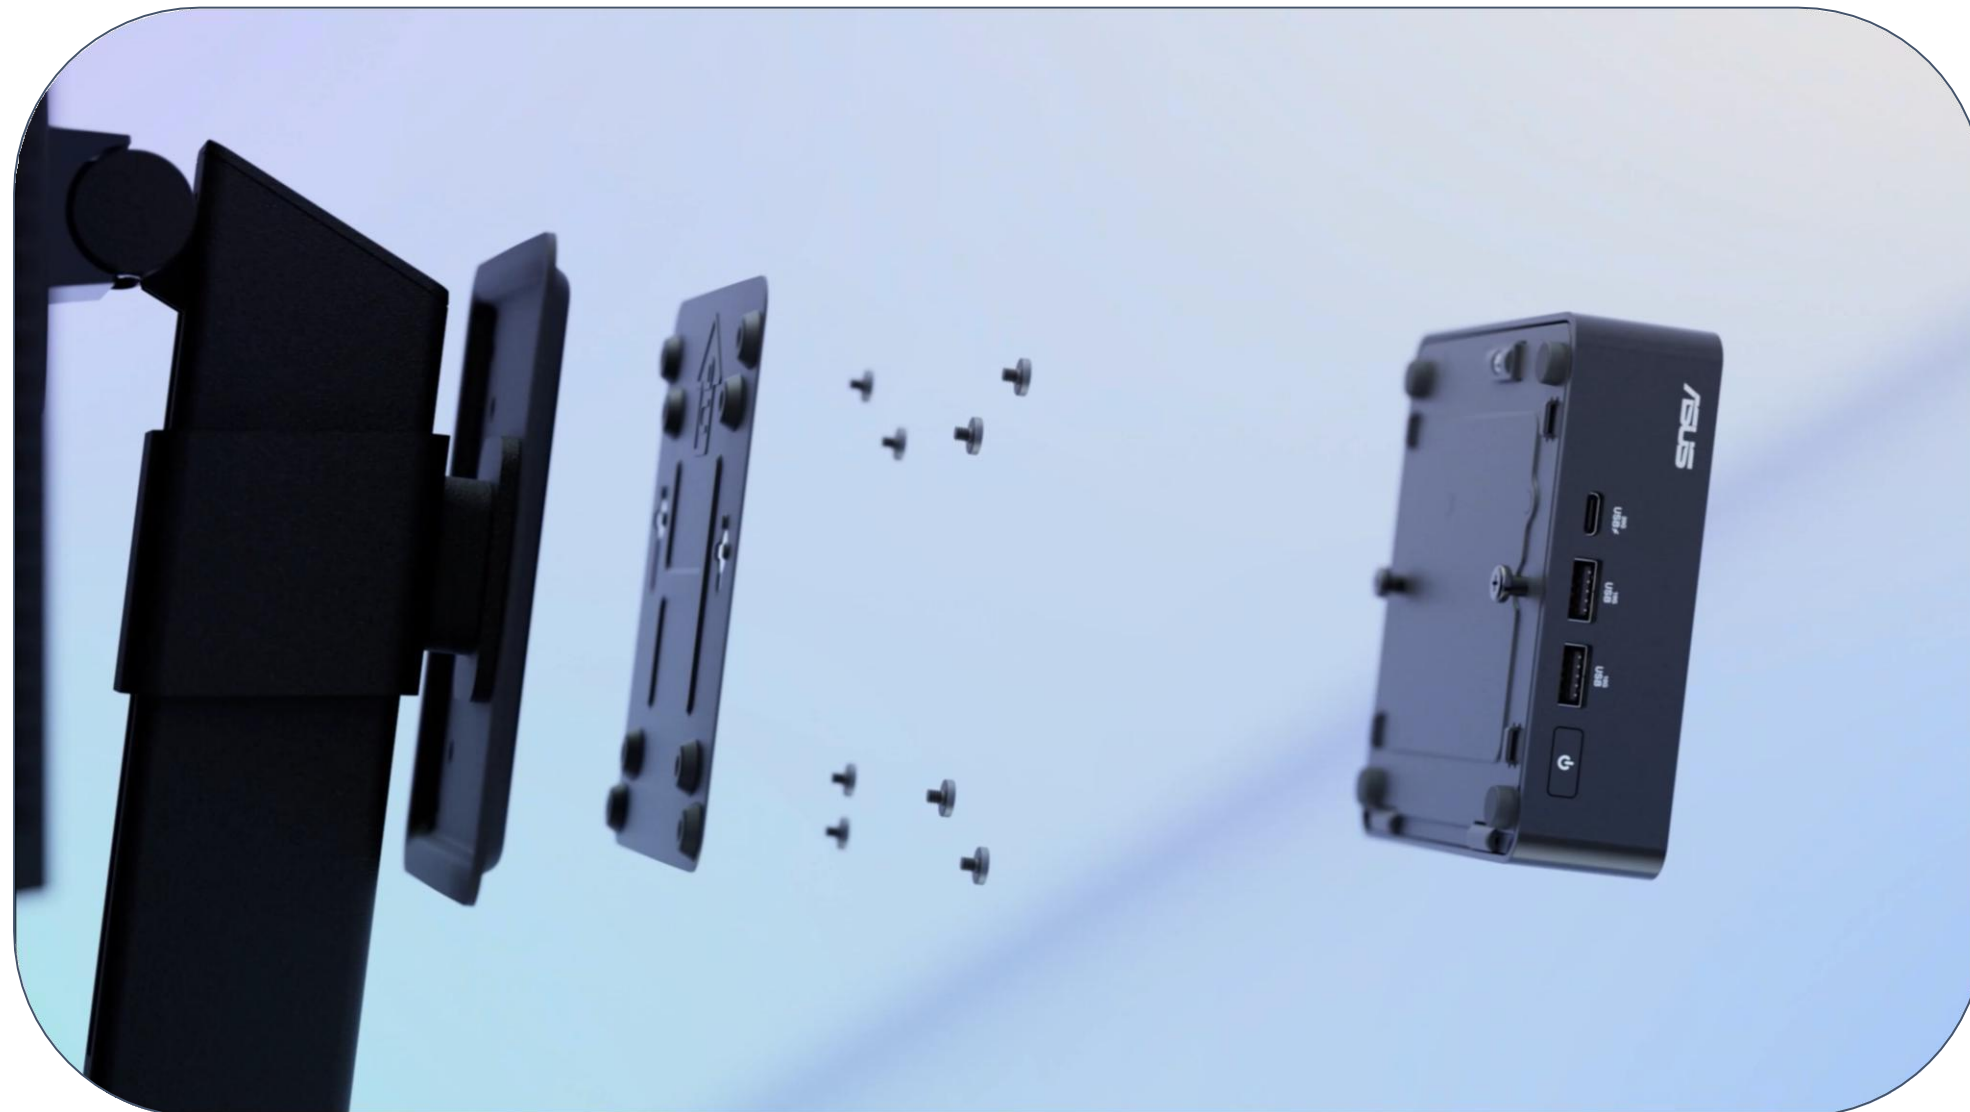

NUC 15 Pro: Intel® WiFi Sensing

Intel® Wi-Fi can intelligently sense when to lock or wake your NUC 15 Pro

Walk Away Lock

Wi-Fi senses your departure & locks the PC in seconds

Security

User forgets to lock PC

Human presence check

Automatic PC lock

Wake on Approach

Wi-Fi senses your return & wakes the PC in seconds

Convenience

Human presence detected

Automatic PC wake

Login screen appears

NUC 15 Pro: Proudly Placed or Perfectly Positioned

The NUC 15 Pro ships with a VESA Mount...

- allowing the device to fit under counters or behind monitors, freeing up valuable space for retail and office environments.
- which keeps work areas tidy by hiding the device from view, perfect for POS systems and meeting room displays.

Seamless Multitasking
Quad 4K Display

Compact Dimension
VESA-Mounting

Lightweight and Flexible
0.6 KG

NUC 15 Pro Vesa mount

Smart On and Off

ASUS power sync is an advanced power management and connectivity solution. It eliminates cable clutter, enhances power delivery efficiency, and provides superior device connectivity for an improved user experience.