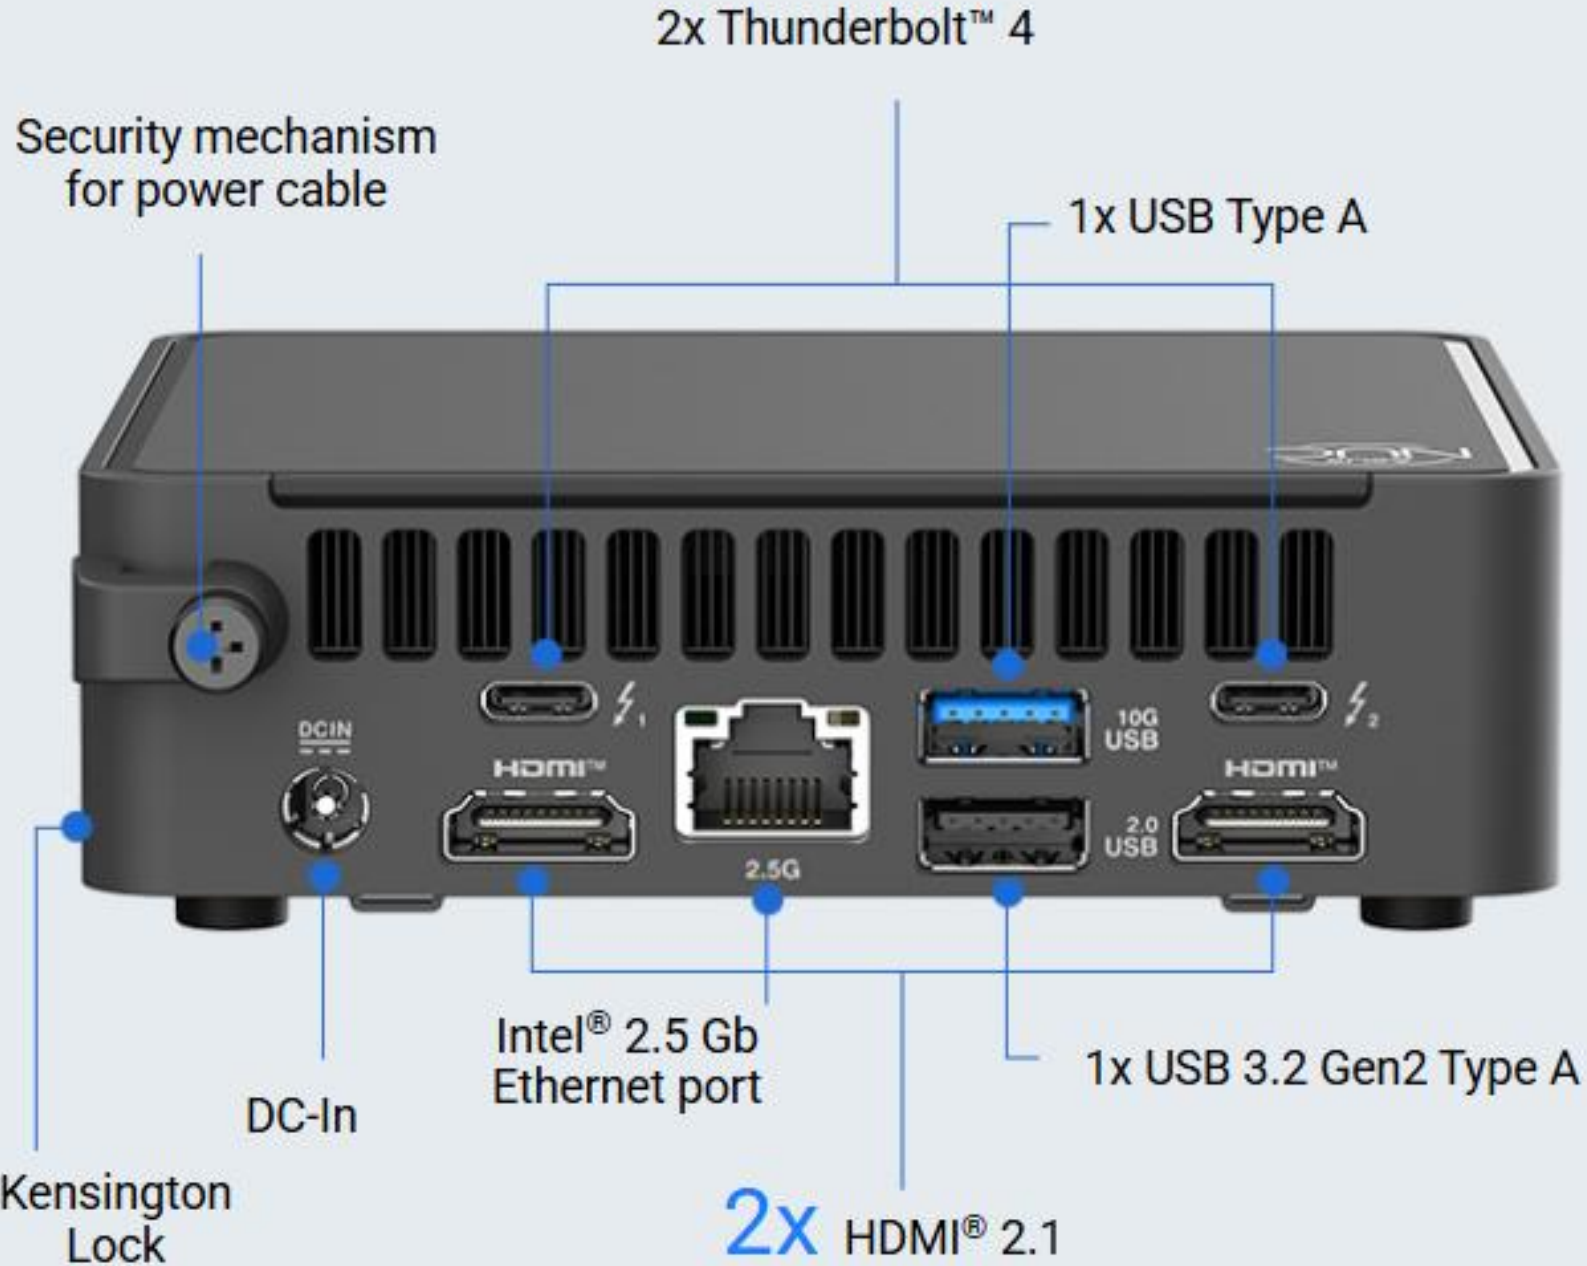

NUC 15 Pro: Versatile connectivity

Front View

Rear View